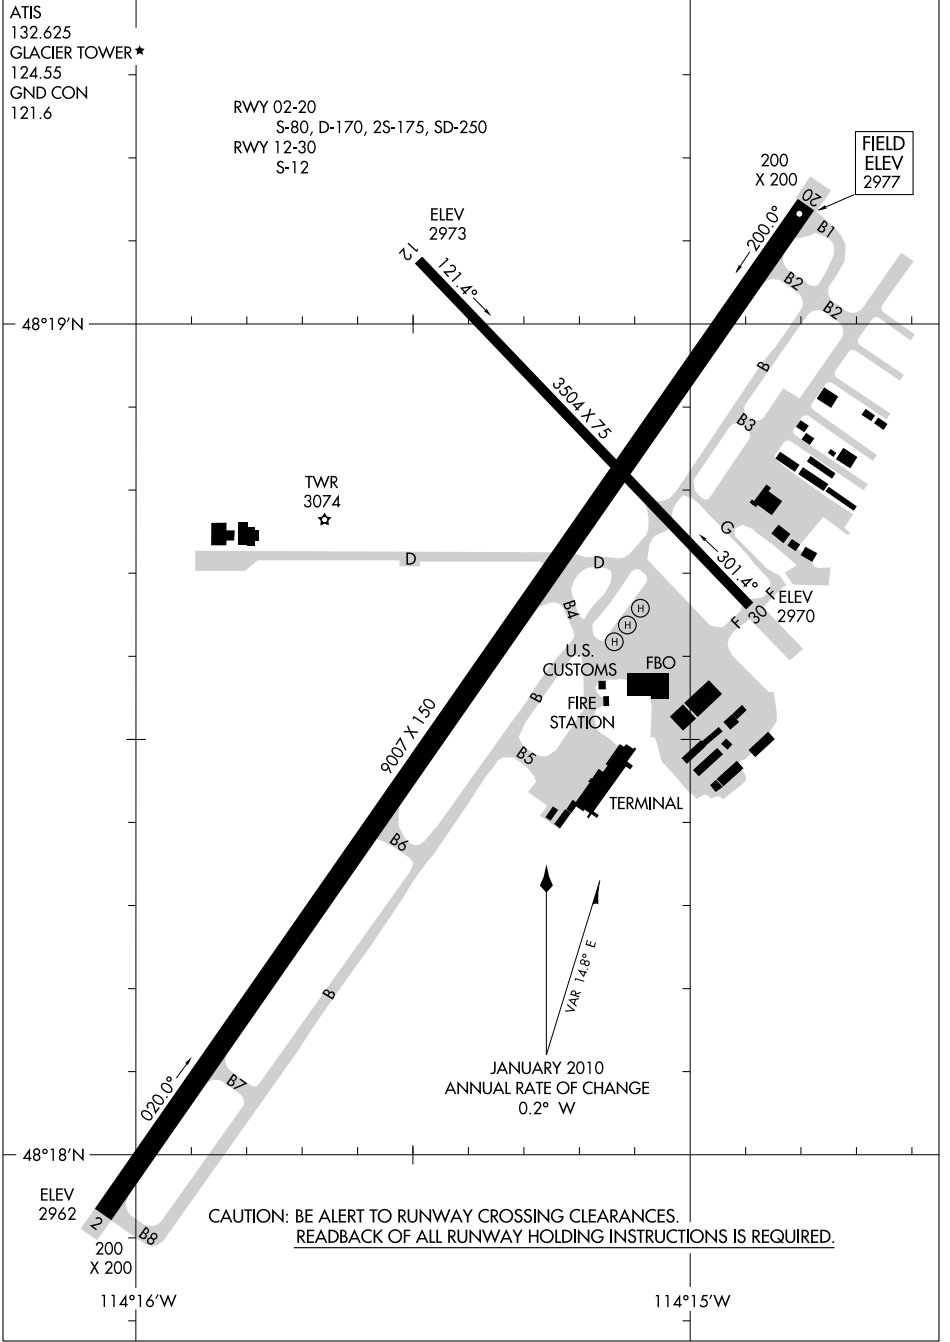

10210

AIRPORT DIAGRAM

AL-887 (FAA)

KALISPELL/GLACIER PARK INTL (GPI)
KALISPELL, MONTANA

NW-1, 26 AUG 2010 to 23 SEP 2010

NW-1, 26 AUG 2010 to 23 SEP 2010

AIRPORT DIAGRAM

10210